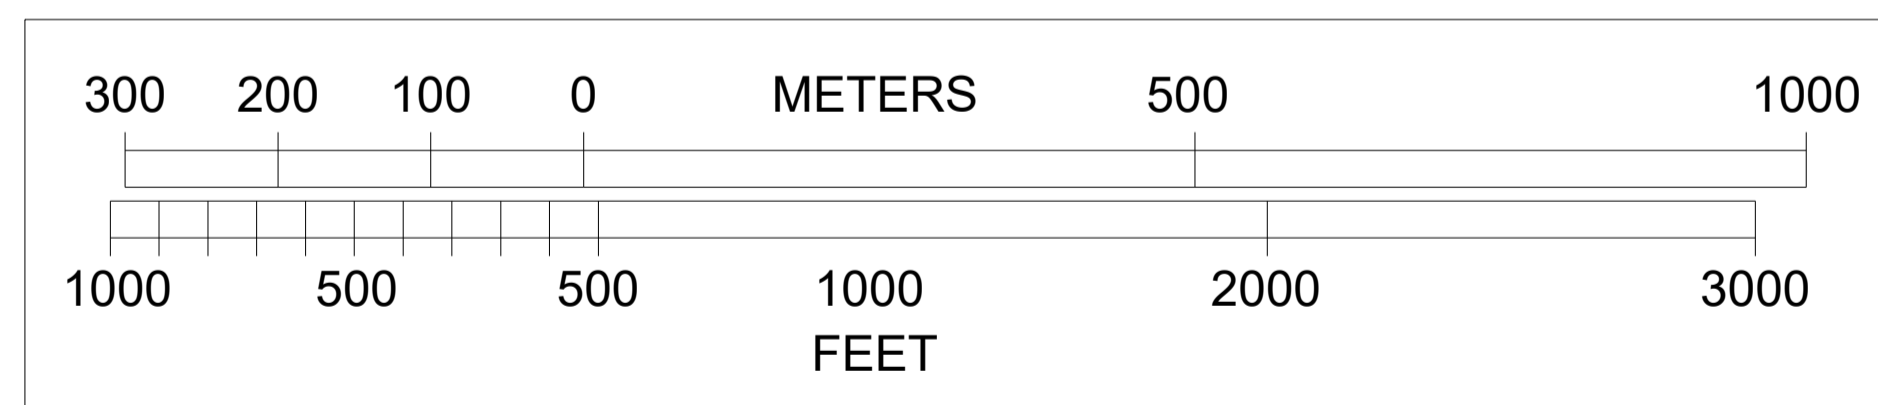

ARRIVAL RUNWAY 08

LOCATION OF DIFFERENT EXIT TAXIWAYS FROM THRESHOLD

RUNWAY 08				
EXIT TWY	S1	S3	S4	S6 (RET)
DISTANCE FROM THRESHOLD (M)	3629	3538	3073	1910

RET- RAPID EXIT TAXIWAY

CHART UPDATED ON 27 FEB 2025